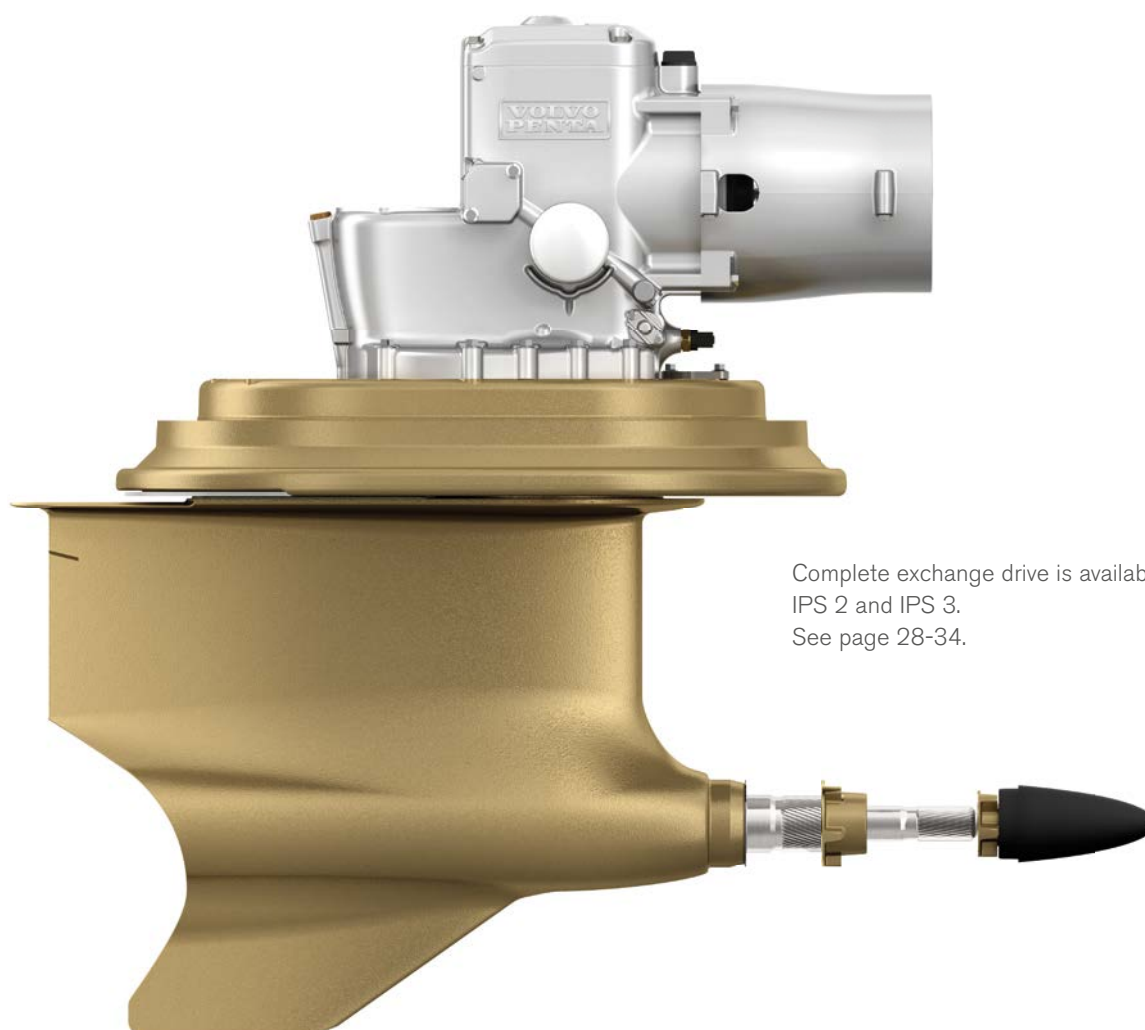

Learn more about the Volvo Penta remanufacturing process
– Watch the video.

Component description

Engine

Cylinder block assembly with pistons, connecting rods, crankshaft, camshaft, cylinder head, rocker mechanism, oil pan, valve cover, intake and fuel system, exhaust manifold and turbo charger, oil cooler, circulation pump and flywheel housing.

Volvo Penta IPS

IPS 15

Gear ratio 1.84:1	Exchange components added	Page 30
-------------------	---------------------------	---------

IPS 20

Gear ratio 1.70:1	Exchange components added	Page 32
-------------------	---------------------------	---------

IPS 30

Gear ratio 1.88:1	Exchange components added	Page 34
Gear ratio 1.99:1	Exchange components added	Page 34

Complete exchange drive is available for IPS 1, IPS 2 and IPS 3. See page 28-34.

Marine Diesel Engines